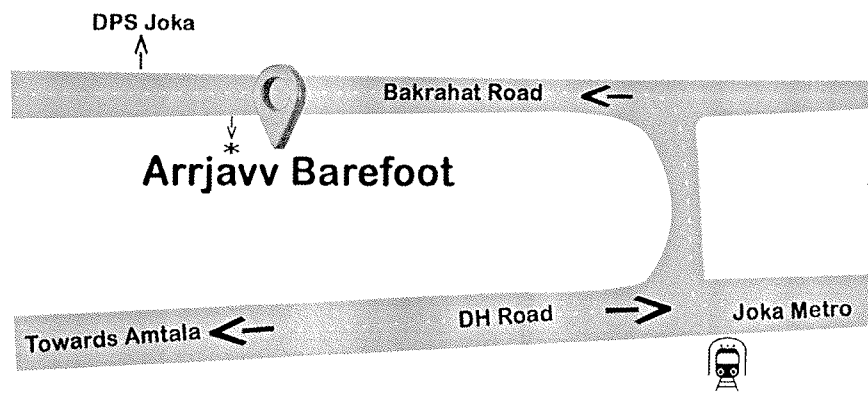

TO WHOM IT MAY CONCERN

Location of the proposed project "Barefoot Farmestates By Arrjavv" situated at Mouza Samali, J L No. 23 under Rasapunja Gram Panchayat, PS - Bishnupur, District - South 24 Parganas, West Bengal, Pin 700 104, is shown below: